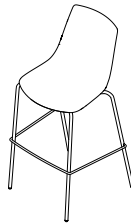

- BS EN 16139:2013

The Range

Options

Arlo is a Plastic chair with the option of an upholstered seat pad and five frame options, four leg, four leg with arms, skid, 5 Star base with castors or high stool.

ARL10 / ARL11

Overall Height: 825mm
Overall Width: 545mm
Overall Depth: 525mm
Seat Width: 460mm
Seat Height: 465mm
Seat Depth: 455mm

ARL10A / ARL11A

Overall Height: 825mm
Overall Width: 585mm
Overall Depth: 525mm
Seat Width: 460mm
Seat Height: 465mm
Seat Depth: 455mm
Arm Height: 190mm

ARL20 / ARL21

Overall Height: 825mm
Overall Width: 520mm
Overall Depth: 540mm
Seat Width: 460mm
Seat Height: 465mm
Seat Depth: 455mm

ARL40 / ARL41

Overall Height: 780-885mm
Overall Width: 625mm
Overall Depth: 625mm
Seat Width: 460mm
Seat Height: 440-545mm
Seat Depth: 455mm

ARL30 / ARL31

Overall Height: 1120mm
Overall Width: 580mm
Overall Depth: 570mm
Seat Width: 460mm
Seat Height: 760mm
Seat Depth: 455mm

ARL50 / ARL51

Overall Height: 935-1190mm
Overall Width: 660mm
Overall Depth: 660mm
Seat Width: 460mm
Seat Height: 590-845mm
Seat Depth: 455mm