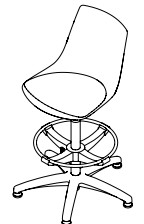

- BS EN 16139:2013

The Range

Options

Arlo is a Plastic chair with the option of an upholstered seat pad and five frame options, four leg, four leg with arms, skid, 5 Star base with castors or high stool.

ARL10 / ARL11

Overall Height: 825mm
Overall Width: 545mm
Overall Depth: 525mm
Seat Width: 460mm
Seat Height: 465mm
Seat Depth: 455mm

ARL10A / ARL11A

Overall Height: 825mm
Overall Width: 585mm
Overall Depth: 525mm
Seat Width: 460mm
Seat Height: 465mm
Seat Depth: 455mm
Arm Height: 190mm

ARL20 / ARL21

Overall Height: 825mm
Overall Width: 520mm
Overall Depth: 540mm
Seat Width: 460mm
Seat Height: 465mm
Seat Depth: 455mm

ARL40 / ARL41

Overall Height: 780-885mm
Overall Width: 625mm
Overall Depth: 625mm
Seat Width: 460mm
Seat Height: 440-545mm
Seat Depth: 455mm

ARL30 / ARL31

Overall Height: 1120mm
Overall Width: 580mm
Overall Depth: 570mm
Seat Width: 460mm
Seat Height: 760mm
Seat Depth: 455mm

ARL50 / ARL51

Overall Height: 935-1190mm
Overall Width: 660mm
Overall Depth: 660mm
Seat Width: 460mm
Seat Height: 590-845mm
Seat Depth: 455mm