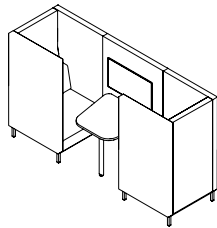

### ELG01

Overall Height: 1480mm  
Overall Width: 800mm  
Overall Depth: 820mm  
Seat Width: 700mm  
Seat Height: 460mm  
Seat Depth: 540mm

### ELG02

Overall Height: 1480mm  
Overall Width: 1580mm  
Overall Depth: 820mm  
Seat Width: 1400mm  
Seat Height: 460mm  
Seat Depth: 540mm  
Arm Height: 200mm

### ELG03

Overall Height: 756mm  
Overall Width: 2140mm  
Overall Depth: 810mm  
Seat Width: 2100mm  
Seat Height: 415mm  
Seat Depth: 520mm  
Arm Height: 200mm

### ELG12

Overall Height: 1480mm  
Overall Width: 2640mm  
Overall Depth: 820mm  
Seat Width: 700mm  
Seat Height: 460mm  
Seat Depth: 540mm  
Table Height: 750mm