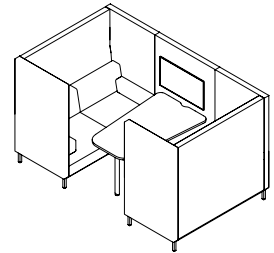

### ELG03

Overall Height: 756mm  
Overall Width: 2140mm  
Overall Depth: 810mm  
Seat Width: 2100mm  
Seat Height: 415mm  
Seat Depth: 520mm  
Arm Height: 200mm

### ELG12

Overall Height: 1480mm  
Overall Width: 2640mm  
Overall Depth: 820mm  
Seat Width: 700mm  
Seat Height: 460mm  
Seat Depth: 540mm  
Table Height: 750mm

### ELG14

Overall Height: 1480mm  
Overall Width: 2640mm  
Overall Depth: 1580mm  
Seat Width: 1400mm  
Seat Height: 460mm  
Seat Depth: 540mm  
Arm Height: 200mm  
Table Height: 750mm