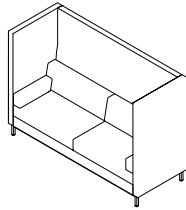

### ELG01

Overall Height: 1480mm  
Overall Width: 800mm  
Overall Depth: 820mm  
Seat Width: 700mm  
Seat Height: 460mm  
Seat Depth: 540mm

### ELG02

Overall Height: 1480mm  
Overall Width: 1580mm  
Overall Depth: 820mm  
Seat Width: 1400mm  
Seat Height: 460mm  
Seat Depth: 540mm  
Arm Height: 200mm

### ELG03

Overall Height: 756mm  
Overall Width: 2140mm  
Overall Depth: 810mm  
Seat Width: 2100mm  
Seat Height: 415mm  
Seat Depth: 520mm  
Arm Height: 200mm