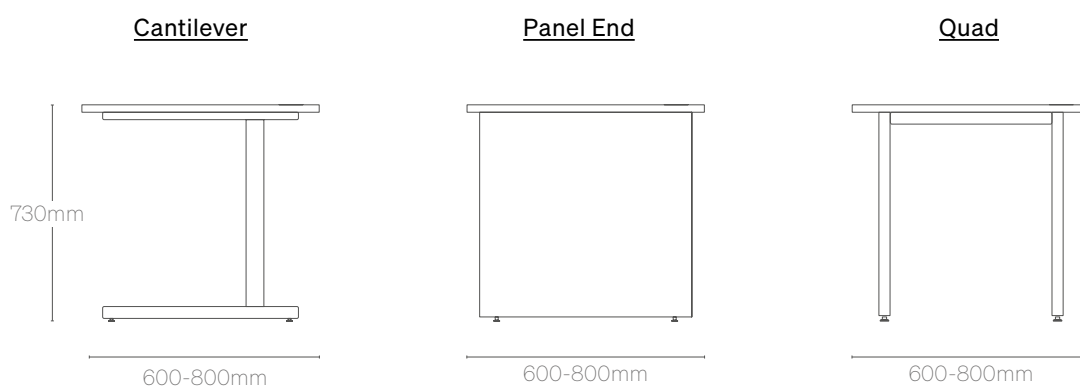

### Standard Features

- Cantilever, panel end or quad leg frame
- 18mm MFC modesty panel
- Levelling feet
- Cable ports
- 25mm MFC tops

## Dimensions

### Rectangular

Widths. 800-1800mm  
Depth. 800mm

### Compact Rectangular

Widths. 800-1200mm  
Depth. 600mm