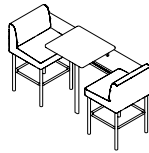

MXH01

Overall Height: 1075mm
Overall Width: 640mm
Overall Depth: 590mm
Seat Width: 640mm
Seat Depth: 590mm
Seat Height: 755mm

MXH01A

Overall Height: 1075mm
Overall Width: 660mm
Overall Depth: 590mm
Seat Width: 640mm
Seat Depth: 590mm
Seat Height: 755mm

MXH02

Overall Height: 1075mm
Overall Width: 1280mm
Overall Depth: 590mm
Seat Width: 1280mm
Seat Depth: 590mm
Seat Height: 755mm

MXH02A

Overall Height: 1075mm
Overall Width: 1320mm
Overall Depth: 590mm
Seat Width: 1280mm
Seat Depth: 590mm
Seat Height: 755mm

MXHU02T

Overall Height: 1075mm
Overall Width: 2040mm
Overall Depth: 590mm
Seat Width: 640mm
Seat Depth: 590mm
Seat Height: 755mm
Table Width: 700mm
Table Depth: 640mm

MXU02T

Overall Height: 755mm
Overall Width: 2000mm
Overall Depth: 660mm
Seat Width: 640mm
Seat Depth: 590mm
Seat Height: 455mm
Table Width: 700mm
Table Depth: 640mm