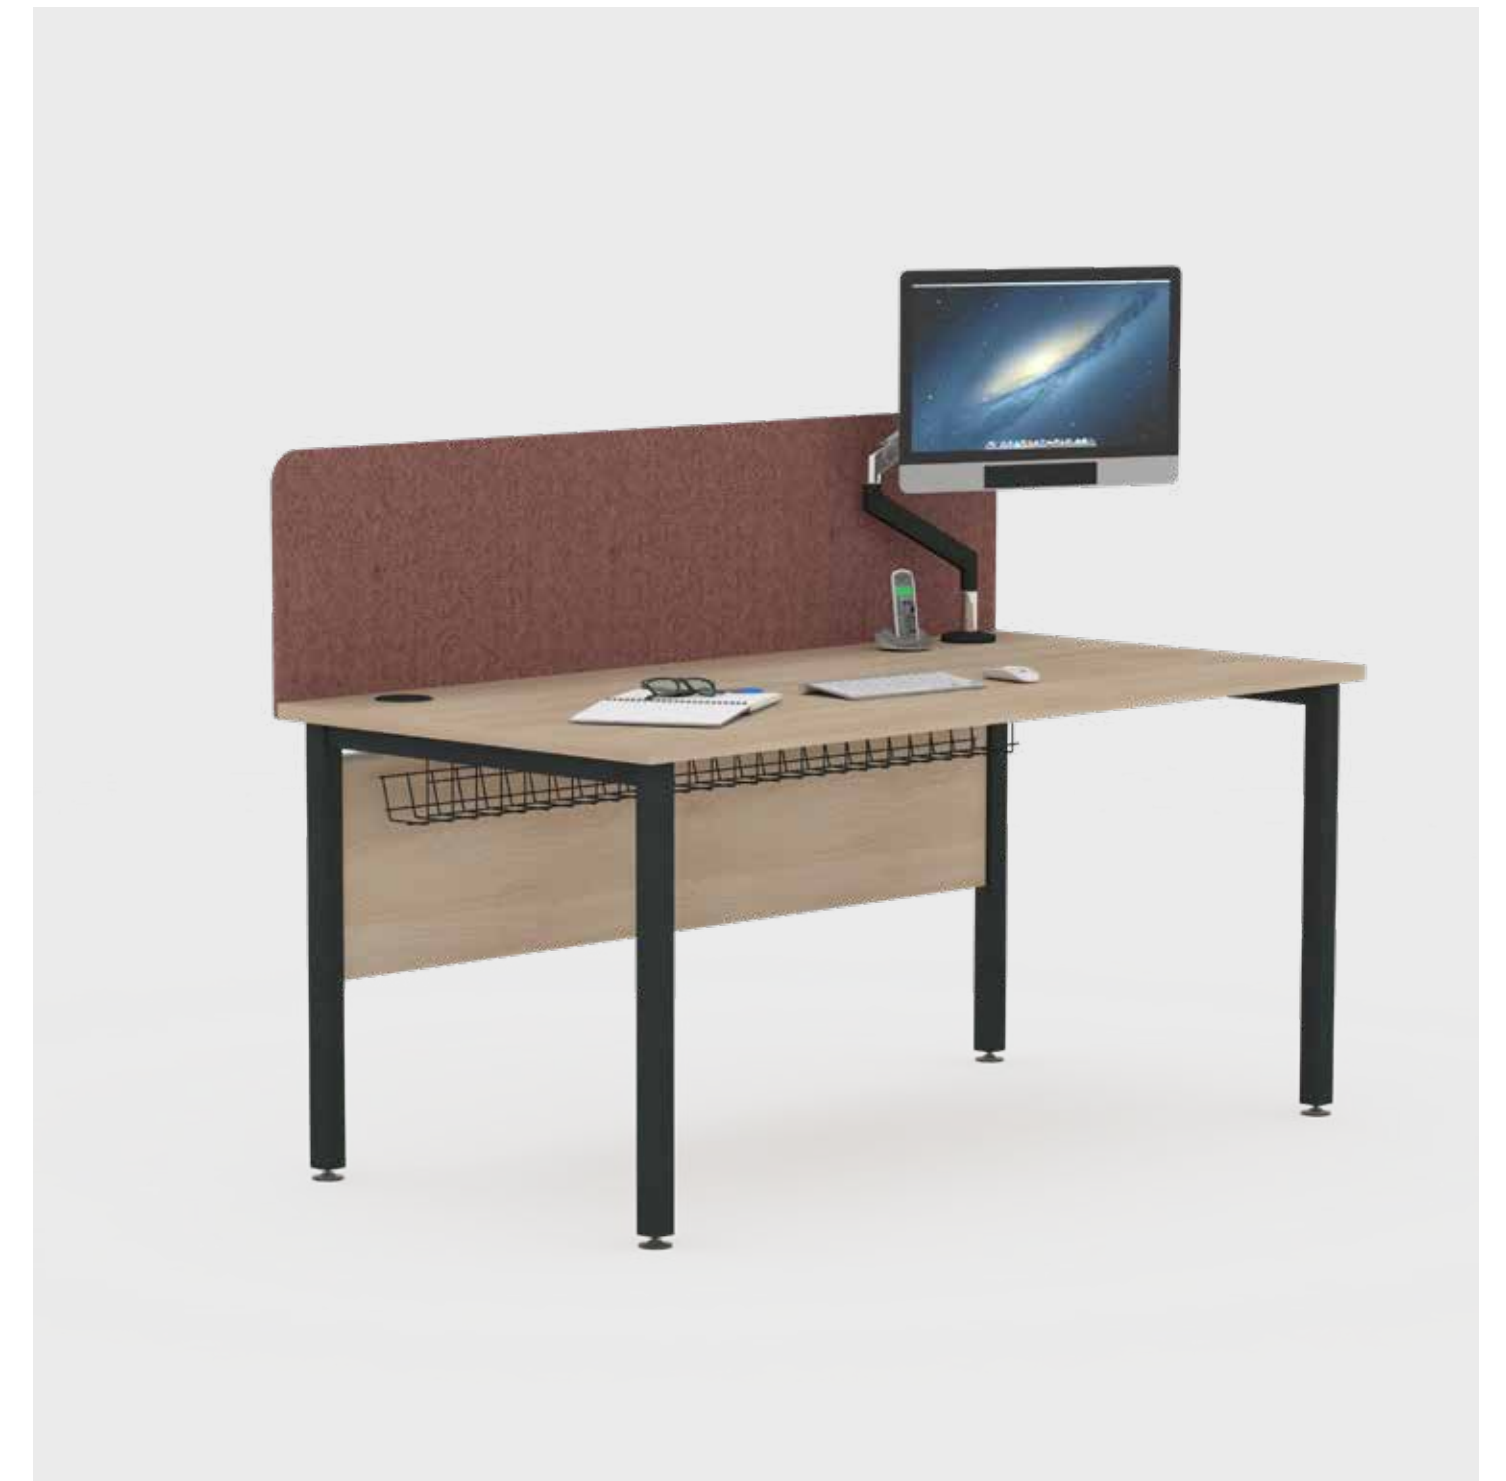

Aspen Standalone

Simple, affordable single desks. Perfect for smaller spaces.

Aspen Standalone

Designed for both style and practicality. Each desk features a robust structural modesty panel for privacy, levelling feet to ensure stability on any surface and integrated portholes for easy cable management.

Aspen Standalone Features

● **25mm MFC rectangular top**
for longevity that can endure heavy workloads and sustain regular useage.

● **Optional screen**
used to create a sense of privacy and reduce noise.

● **Cable ports**
included to keep cables organised and tidy.

● **Steel frame**
with a durable powder coat finish.

● **Levelling feet**
for optimal stability support on uneven floor surfaces.

● **Optional cable basket**
accommodates cables to keep a workspace organised and safe.

● **18mm MFC modesty panel**
with panel slots for cable management.

Aspen Standalone Leg Frames

Cantilever

The open design allows for more legroom, making it comfortable for users.

Panel End

A strong, durable design that ensures stability while maintaining a clean, minimalistic look.