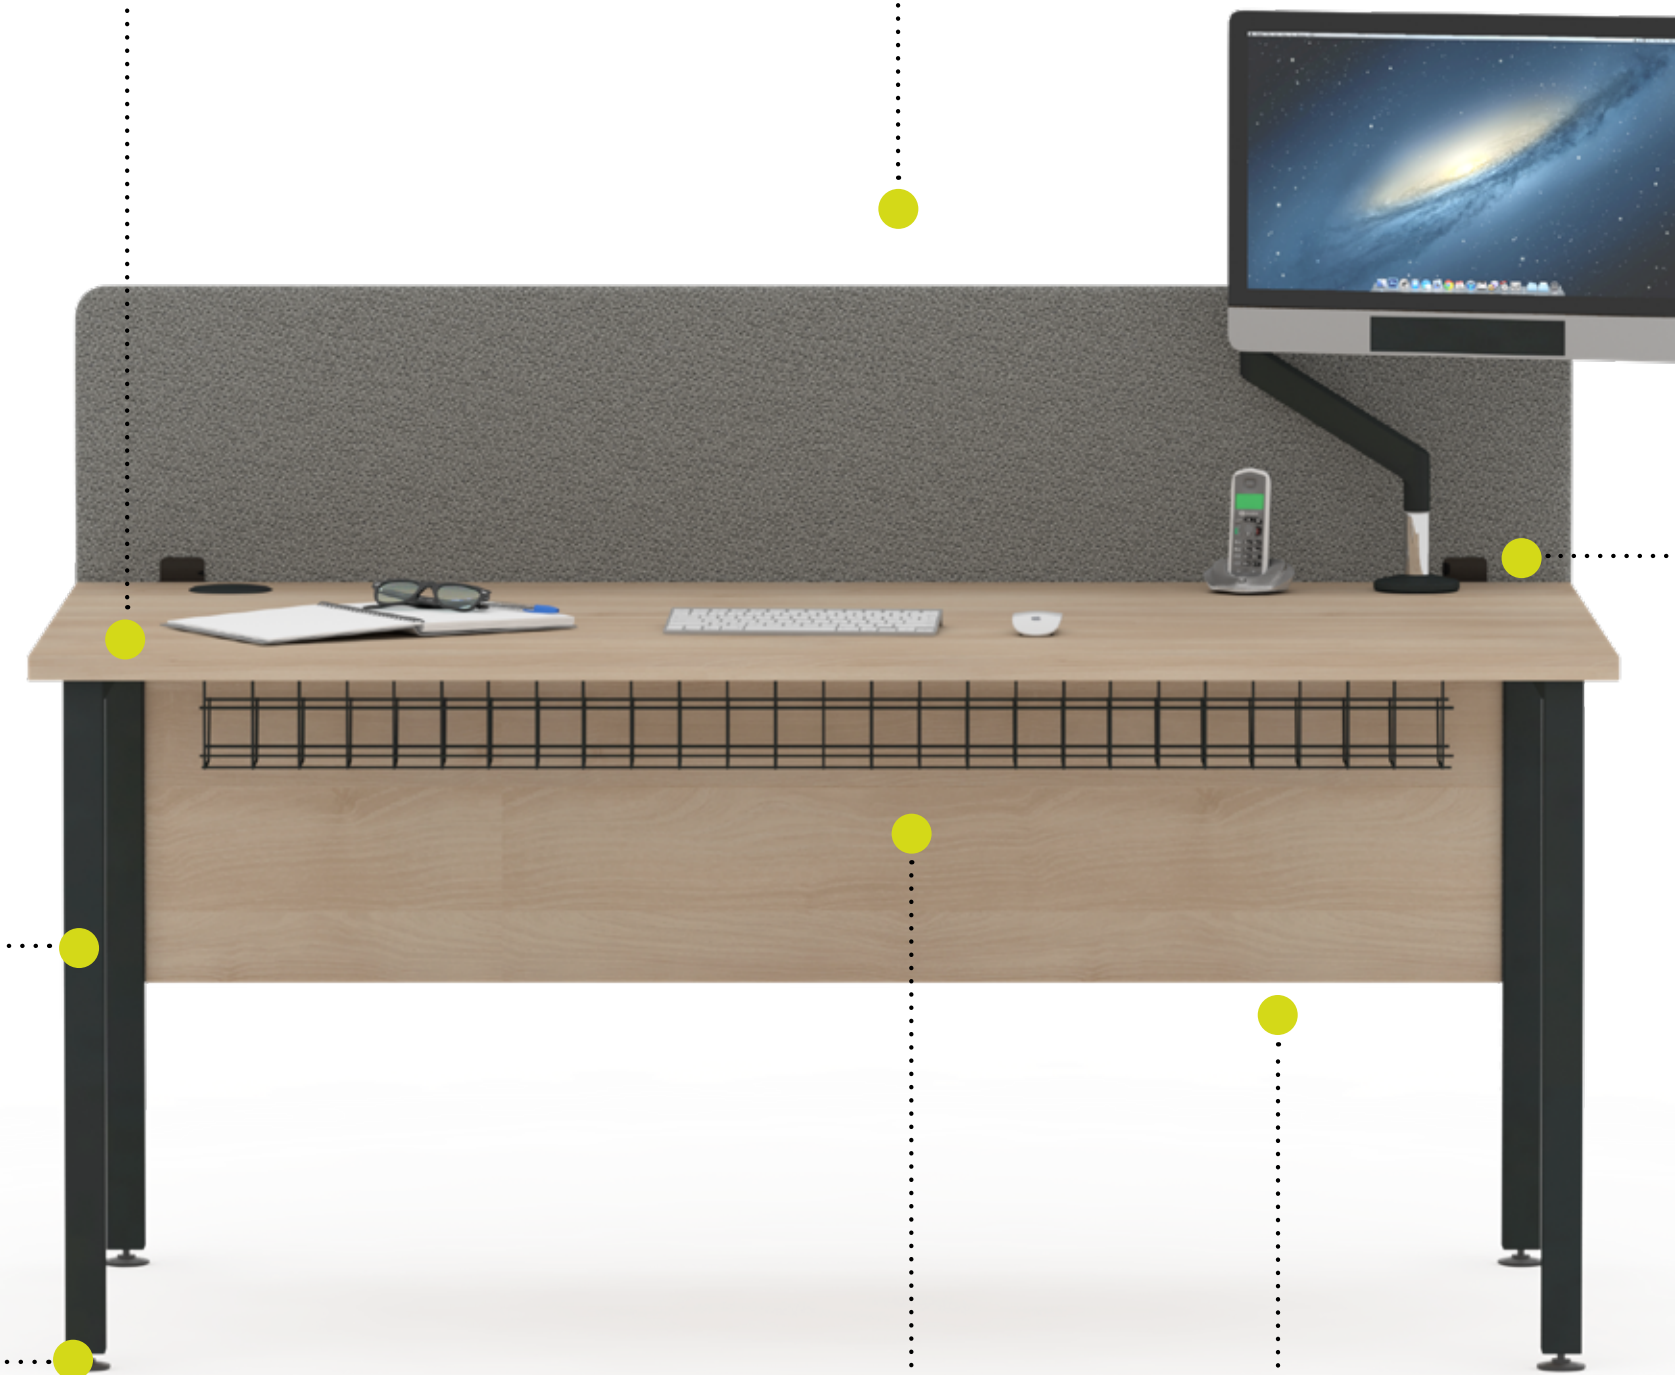

Aspen Standalone

Simple, affordable single desks. Perfect for smaller spaces.

Aspen Standalone

Designed for both style and practicality. Each desk features a robust structural modesty panel for privacy, levelling feet to ensure stability on any surface and integrated portholes for easy cable management.

Aspen Standalone Features

● **25mm MFC rectangular top**
for longevity that can endure heavy workloads and sustain regular useage.

● **Optional screen**
used to create a sense of privacy and reduce noise.

● **Cable ports**
included to keep cables organised and tidy.

● **Steel frame**
with a durable powder coat finish.

● **Levelling feet**
for optimal stability support on uneven floor surfaces.

● **Optional cable basket**
accommodates cables to keep a workspace organised and safe.

● **18mm MFC modesty panel**
with panel slots for cable management.

Aspen Standalone Leg Frames

Cantilever

The open design allows for more legroom, making it comfortable for users.

Panel End

A strong, durable design that ensures stability while maintaining a clean, minimalistic look.