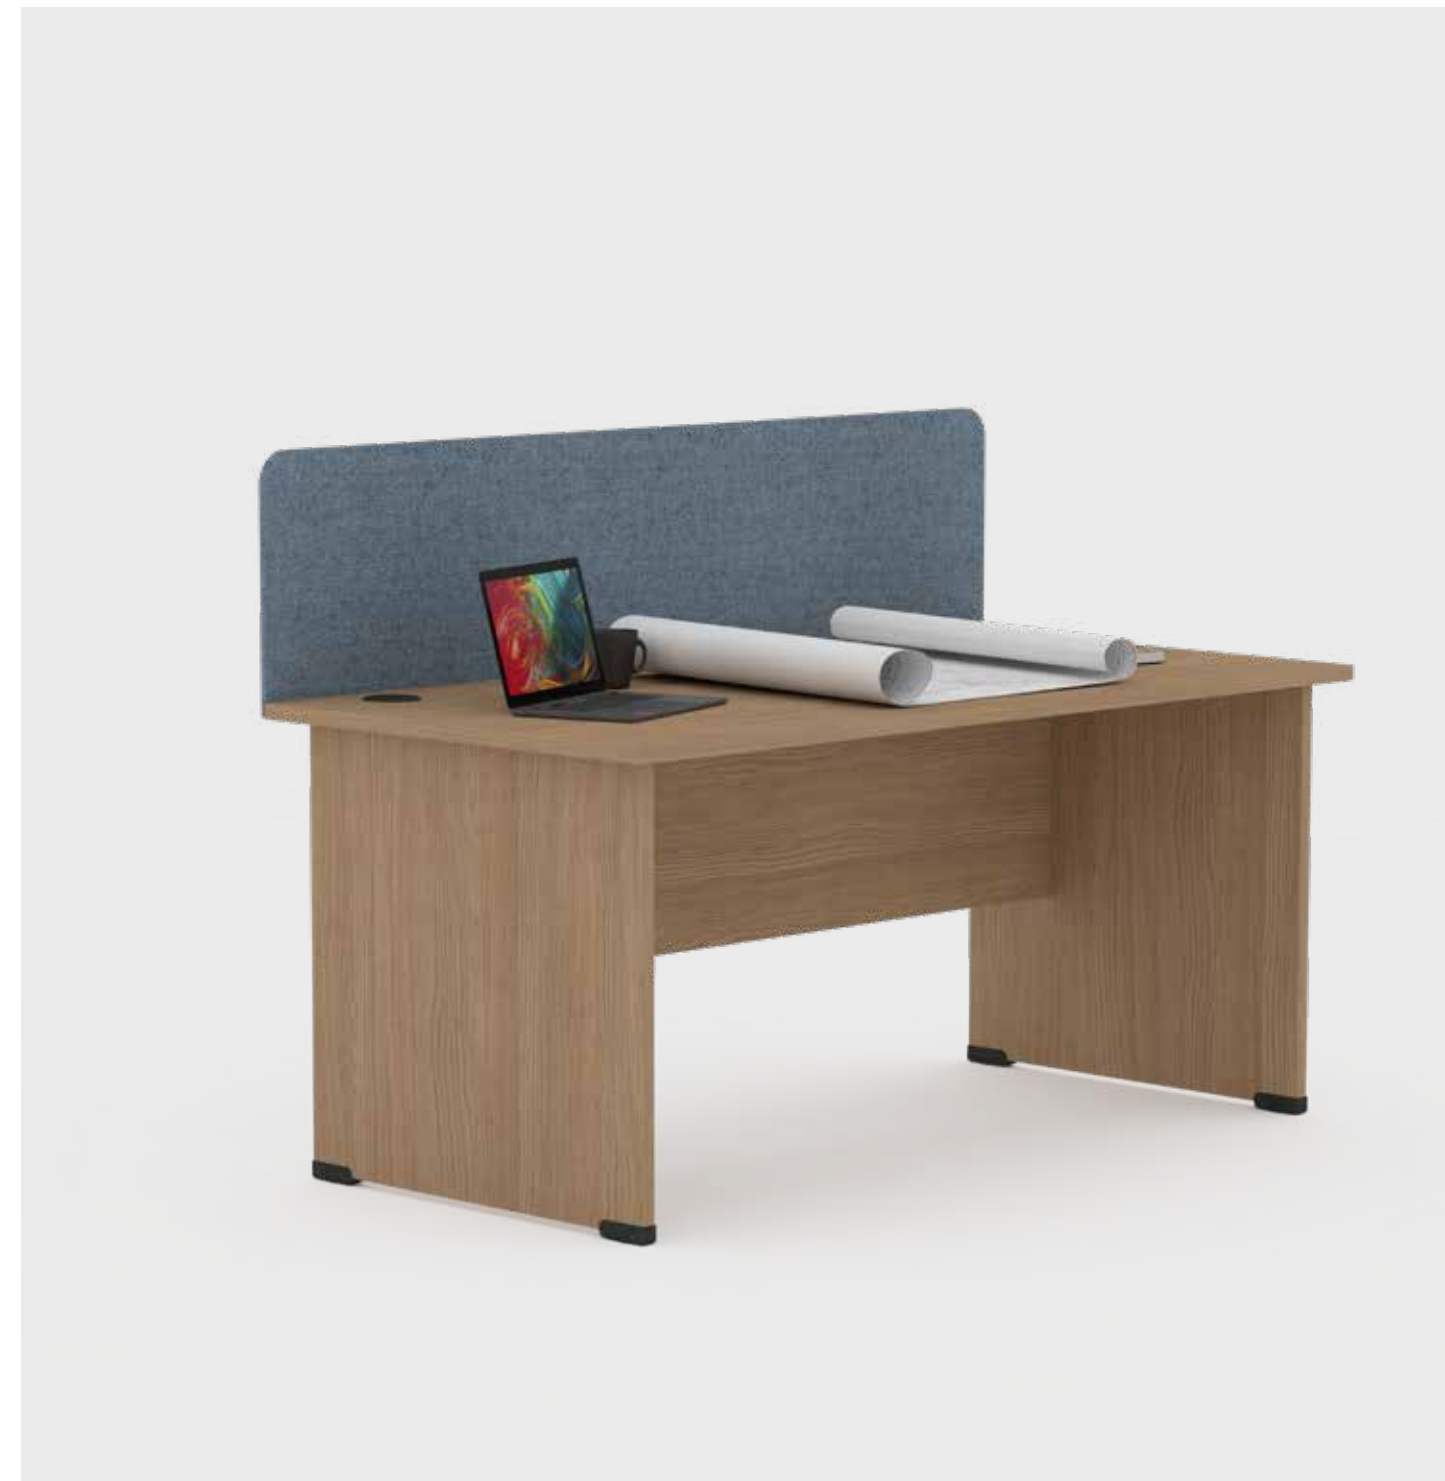

Aspen Standalone

Simple, affordable single desks. Perfect for smaller spaces.

Aspen Standalone

Designed for both style and practicality. Each desk features a robust structural modesty panel for privacy, levelling feet to ensure stability on any surface and integrated portholes for easy cable management.

Aspen Standalone Features

● **25mm MFC rectangular top**
for longevity that can endure heavy workloads and sustain regular useage.

● **Optional screen**
used to create a sense of privacy and reduce noise.

● **Cable ports**
included to keep cables organised and tidy.

● **Steel frame**
with a durable powder coat finish.

● **Levelling feet**
for optimal stability support on uneven floor surfaces.

● **Optional cable basket**
accommodates cables to keep a workspace organised and safe.

● **18mm MFC modesty panel**
with panel slots for cable management.

Aspen Standalone Leg Frames

Cantilever

The open design allows for more legroom, making it comfortable for users.

Panel End

A strong, durable design that ensures stability while maintaining a clean, minimalistic look.