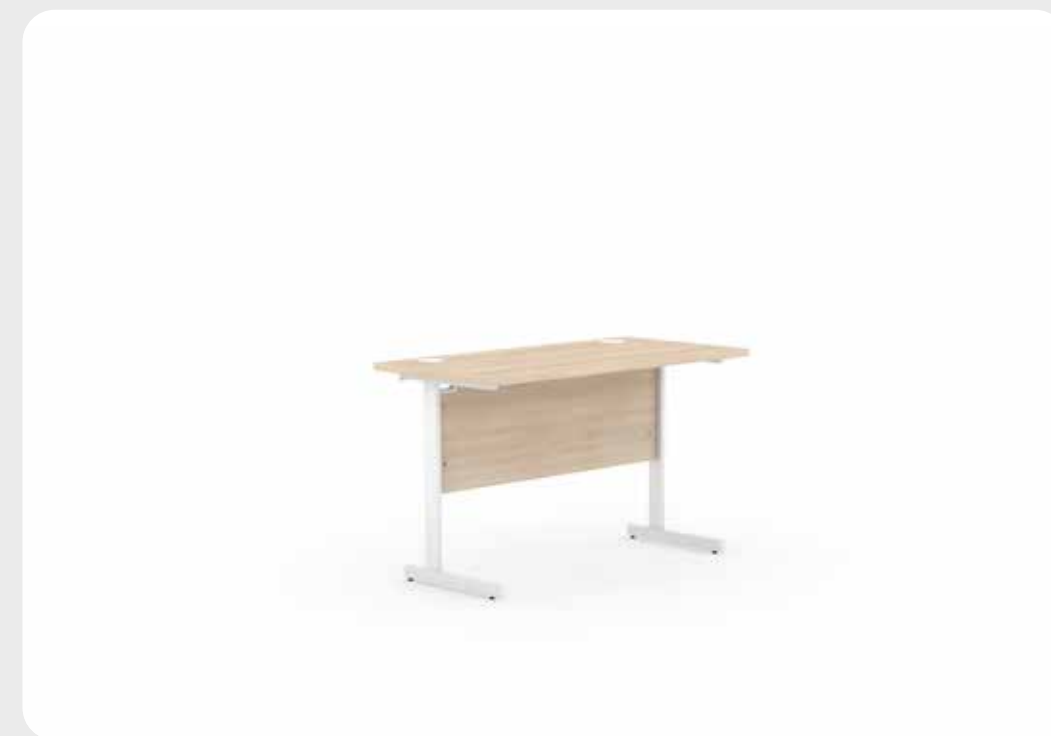

Compact Rectangular

Compact Rectangular Top:

- ASEU8 - 800mm
- ASEU10 - 1000mm
- ASEU12 - 1200mm

Standard Features

- Cantilever leg frame
- 18mm MFC modesty panel
- Levelling feet
- Cable ports
- 25mm MFC rectangular tops

Optional Extras

- Screen
- Cable riser
- Monitor arm
- Cable basket

Dimensions OH: 730mm OW: 800 / 1000 / 1200mm OD: 600mm

MFC Top Finishes:

White Strata Oak Beech

Urban Maple Light Grey

Metalwork:

Silver White

Black