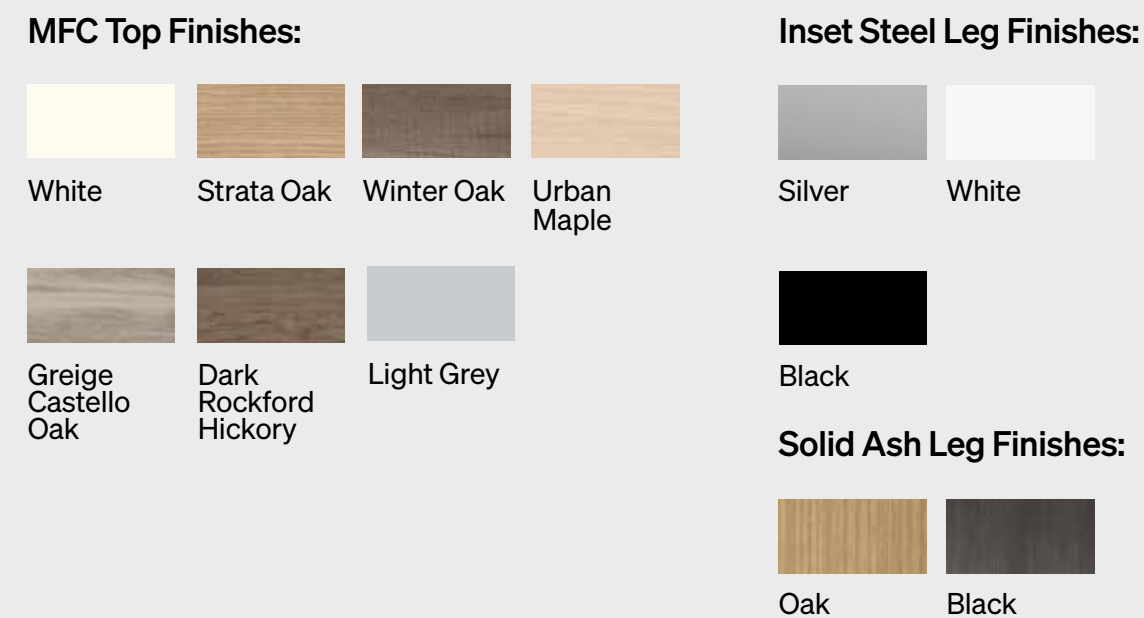

1. **Top Width:**
2. ASWCS12-2 - 1200mm
   - ASWCS14-2 - 1400mm
   - ASWCS16-2 - 1600mm
   - ASWCS18-2 - 1800mm
3. **Standard Features**
4. 25mm MFC rectangular top
   - Scalloped tops
   - Solid Ash end legs
   - Inset Steel mid legs
   - Levelling feet
5. **Optional Extras**
6. Screens
   - Monitor arms
   - Cable baskets
   - Cable spine
   - Power modules

Dimensions OH:730mm OW: 1200 / 1400 / 1600 / 1800mm OD: 800mm