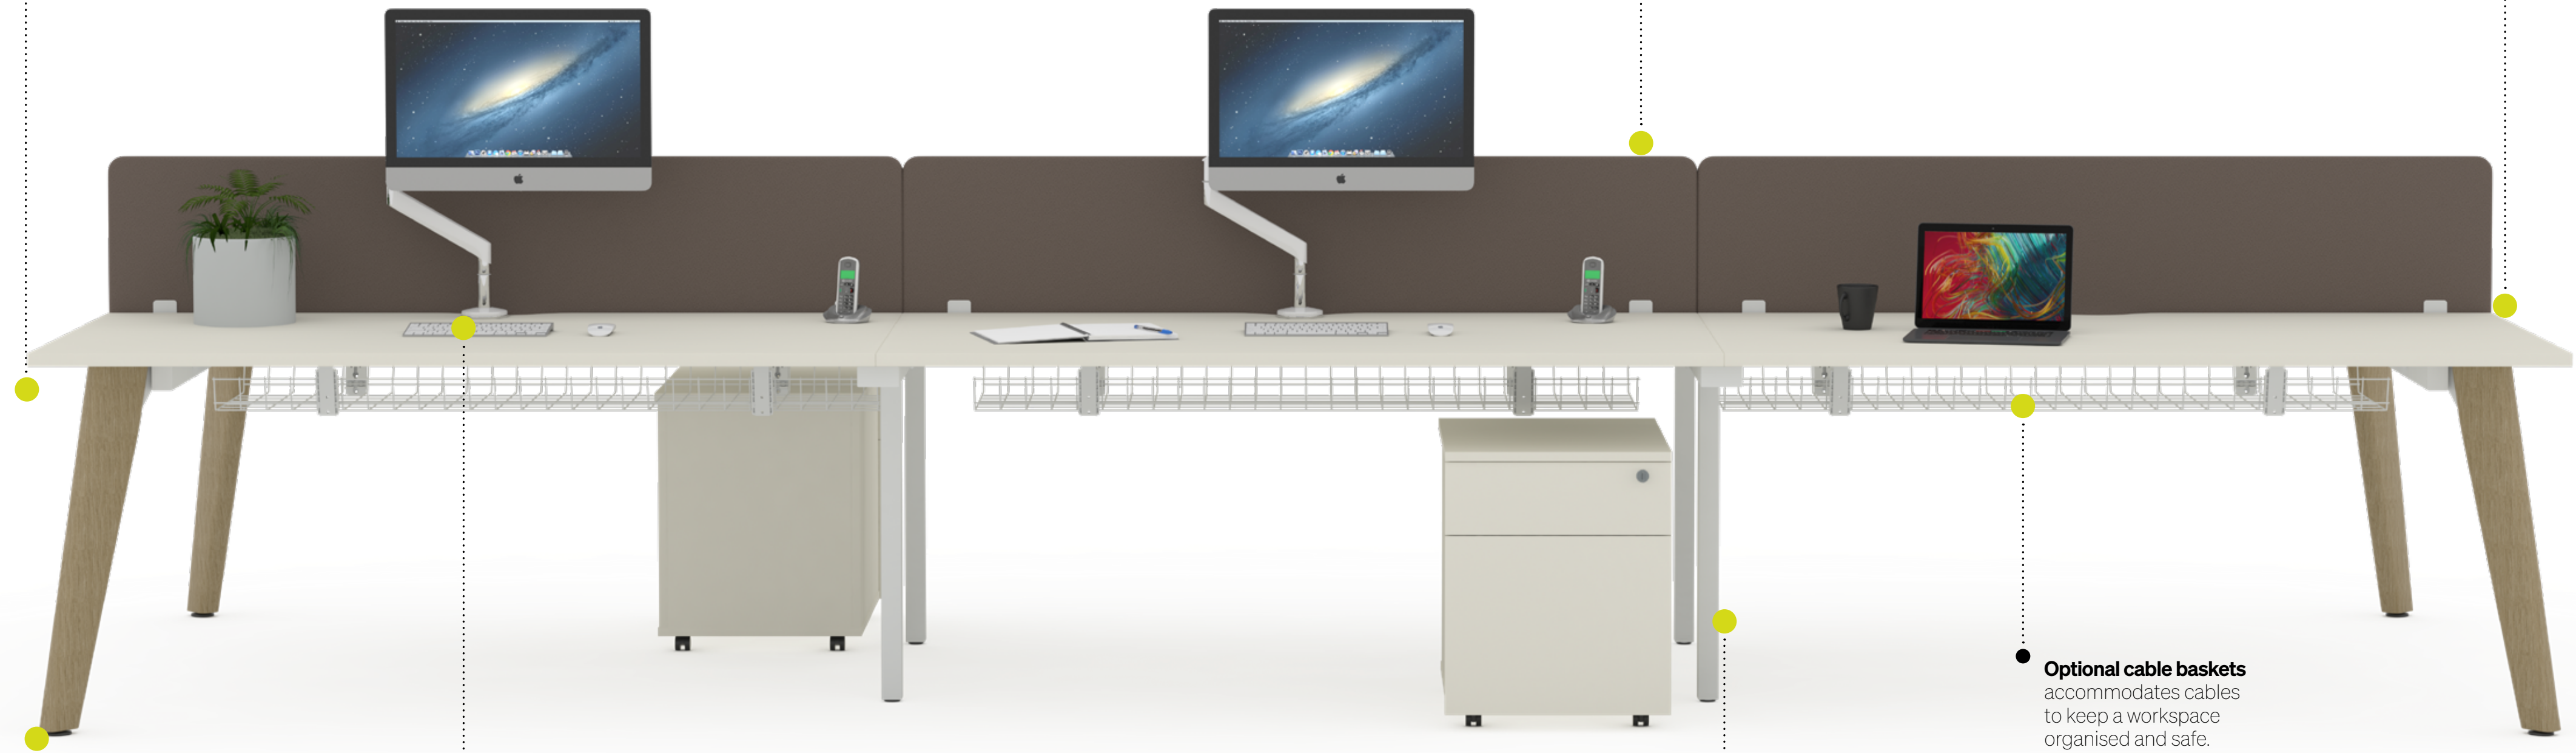

Aspen Wood Features

● **Solid Ash end legs**
provide a unique look due to the natural material.

● **Optional screens**
used to create a sense of privacy and reduce noise.

● **25mm MFC rectangular tops**
for longevity that can endure heavy workloads and sustain regular useage.

● **Scalloped tops**
for easy cable access

● **Optional cable baskets**
accommodates cables to keep a workspace organised and safe.

● **Inset Steel mid leg**
with a durable powder coat finish.

● **Levelling feet**
for optimal stability support on uneven floor surfaces.