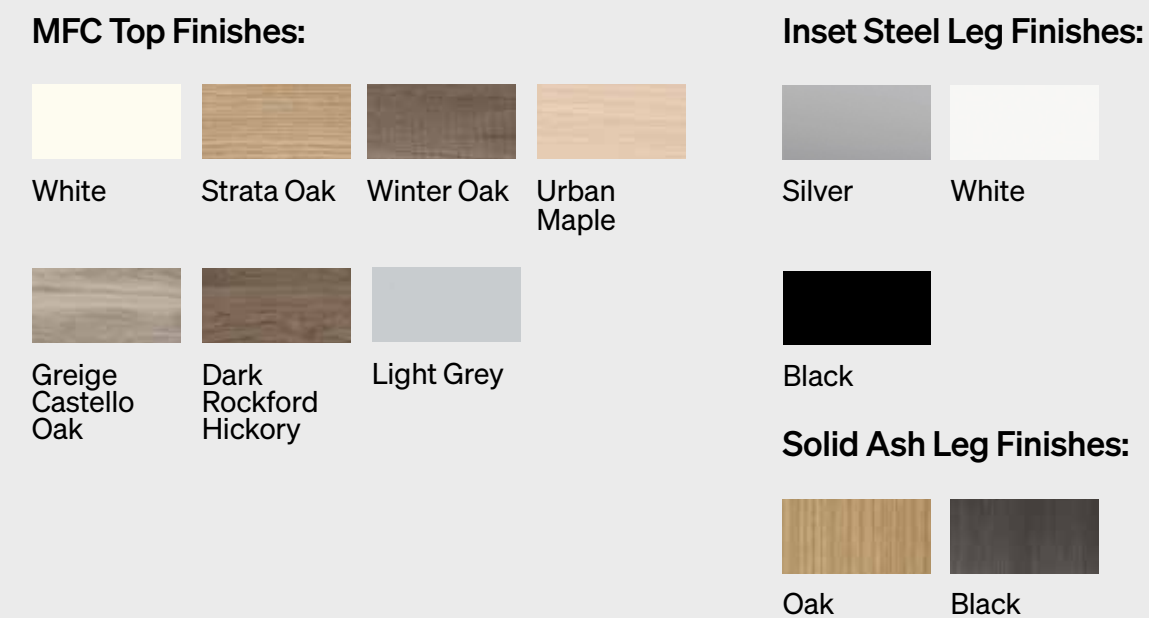

1. **Top Width:**
2. ASWCS12-3 - 1200mm
   - ASWCS14-3 - 1400mm
   - ASWCS16-3 - 1600mm
   - ASWCS18-3 - 1800mm
3. **Standard Features**
4. 25mm MFC rectangular top
   - Scalloped tops
   - Solid Ash end legs
   - Inset Steel mid legs
   - Levelling feet
5. **Optional Extras**
6. Screens
   - Monitor arms
   - Cable baskets
   - Cable spine
   - Power modules

Dimensions OH:730mm OW: 1200 / 1400 / 1600 / 1800mm OD: 800mm