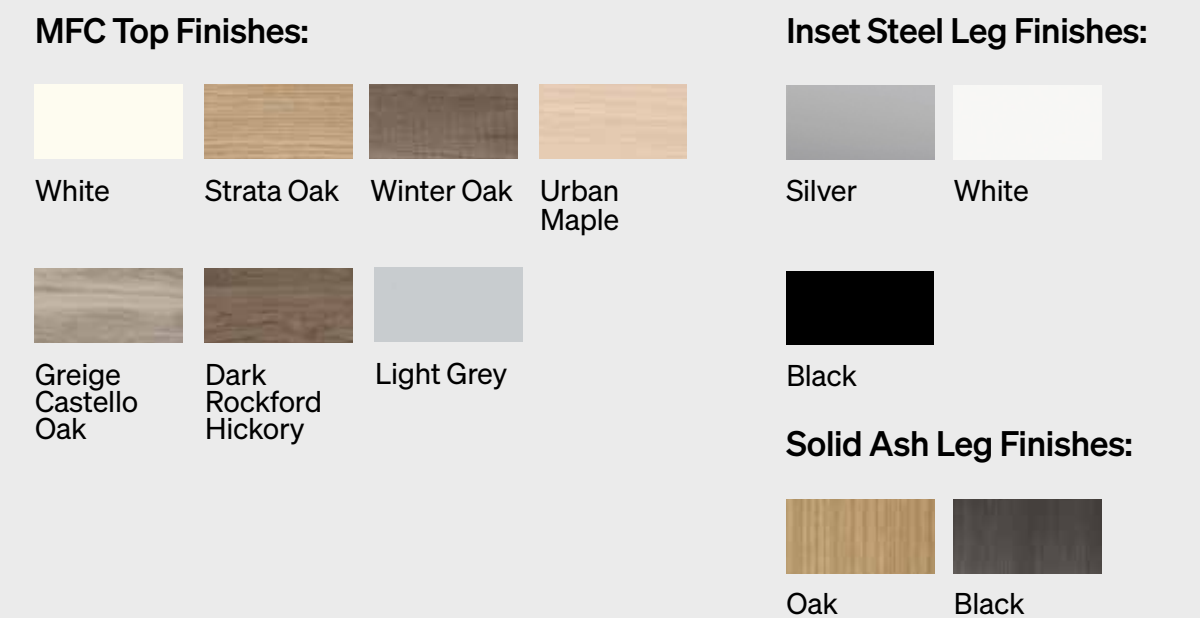

1. **Top Width:**
2. ASWCS12-4 - 1200mm
   - ASWCS14-4 - 1400mm
   - ASWCS16-4 - 1600mm
   - ASWCS18-4 - 1800mm
3. **Standard Features**
4. 25mm MFC rectangular top
   - Scalloped tops
   - Solid Ash end legs
   - Inset Steel mid legs
   - Levelling feet
5. **Optional Extras**
6. Screens
   - Monitor arms
   - Cable baskets
   - Cable spine
   - Power modules

Dimensions OH:730mm OW: 1200 / 1400 / 1600 / 1800mm OD: 800mm